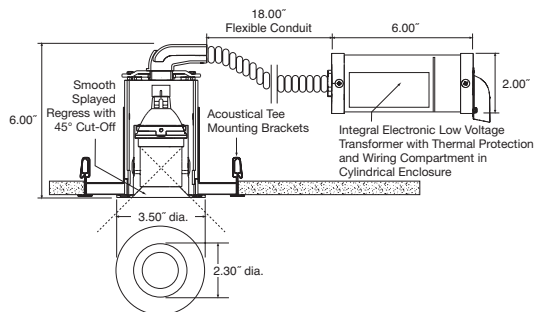

Item No.	Description	Lamp
TZ3003	3.5" Round Smooth Splayed Regress Trim - Includes Housing with Integral Electronic Transformer and J-box - Trim face has Armstrong White finish	12V MR16 37W Max

Item No.	Description	Lamp
TZ3004	3.5" Round Smooth Splayed Regress Trim with 45 degree cut-off - Includes Housing with Integral Electronic Transformer and J-box - Trim face has Armstrong White finish	12V MR16/ MR16 IRC 37W Max

RSA Lighting

7945 Orion Avenue
Van Nuys, CA 91406
818-349-3030
www.cooperlighting.com/common/techzone/
CS-3811-0107